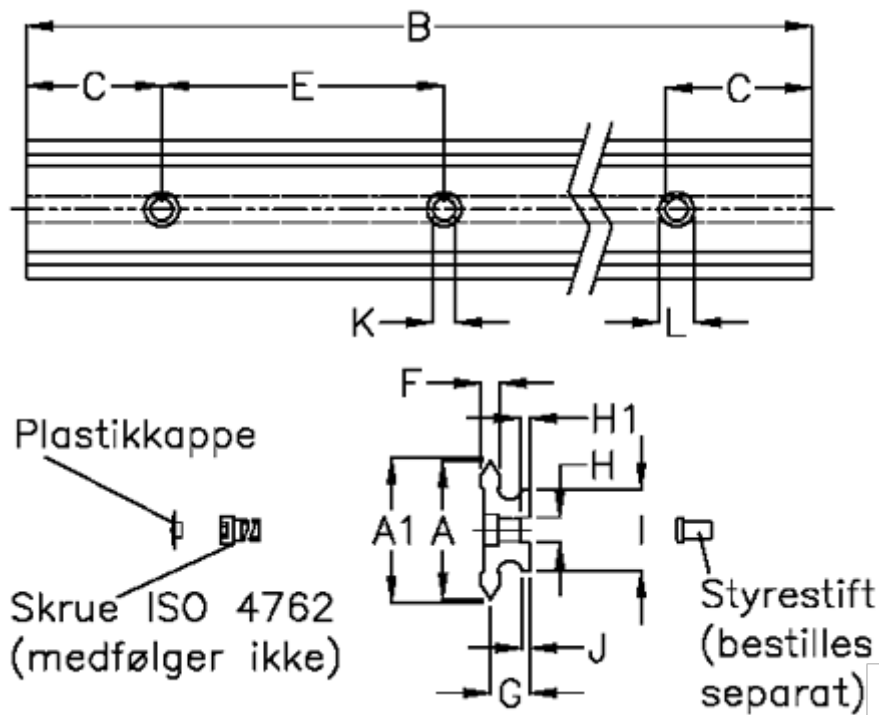

Article number: 0591042876
 Description: Hepco SL2 spacer slide
 SS NL 76-2876

Measures

A	= 76	G	= 19.5	Weight kg/1000 = 10000
A1	= 76.74	H	= 15	
B	= 2876	H1	= 5.0	
C	= 88.0	I	= 50.0	
E	= 180	J	= 5.0	
F	= 9.0	K	= 14.0	
For bearing	= 54	L	= 20 x 12	
For guide pin	= 10	M	= 1	